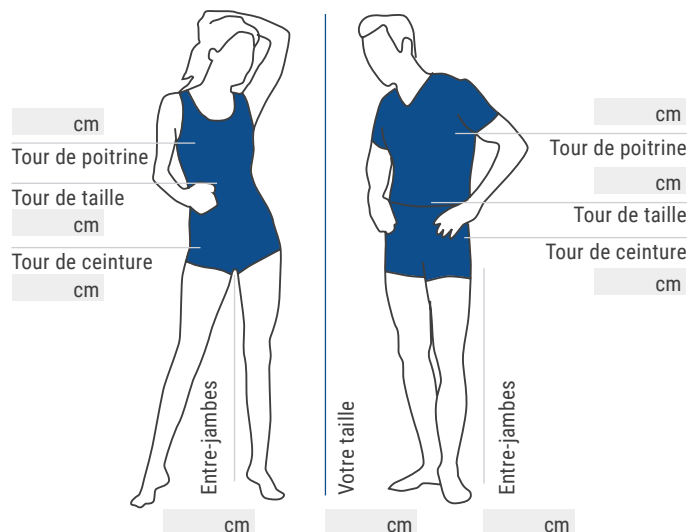

Pour tout conseil contactez nous vos mensurations au:

N° Vert **FAX 0 800 779 823**
APPEL GRATUIT DEPUIS UN POSTE FIXE

**Service
retouches
maison**

Votre taille:

Placez-vous déchaussé contre un mur et mesurez vous de la tête aux pieds.

Tour de poitrine/de hanche:

Prenez le tour de poitrine/ hanche à l'endroit le plus généreux.

Tour de taille/ceinture:

Mesurez très près du corps à l'endroit de votre ceinture.

Entre-jambes:

Prenez un pantalon à votre taille et mesurez depuis la couture à l'entre-jambes jusqu'au bas du pantalon.

	Pantalons/gilet	Inch	Blouson	Taille	Poitrine	Tour de Taille	Entre-jambes	Ceinture
Tailles standards			XS	162 - 168	76 - 80	72 - 76		70 - 74
	42	30/30	S	164 - 170	80 - 84	76 - 80	75 - 85	70 - 74
	44	31/30	S	166 - 172	84 - 88	80 - 84	76 - 86	74 - 78
	46	32/32	S	170 - 176	88 - 92	84 - 88	77 - 87	78 - 82
	48	33/32	M	172 - 178	92 - 96	88 - 92	78 - 88	82 - 86
	50	34/32	M	174 - 180	96 - 100	92 - 96	80 - 90	86 - 90
	52	36/32	L	176 - 182	100 - 104	96 - 100	81 - 91	90 - 94
	54	38/34	L	178 - 184	104 - 108	100 - 106	82 - 92	94 - 100
	56	40/34	XL	180 - 186	108 - 112	106 - 112	84 - 94	100 - 106
	58	42/34	XL	182 - 188	112 - 116	112 - 118	85 - 95	106 - 110
	60	44/36	XXL	184 - 190	116 - 120	118 - 124	86 - 88	110 - 116
	62	46/36	XXL	184 - 192	120 - 124	124 - 132	86 - 88	116 - 122
64	48/36	XXXL	186 - 194	124 - 128	132 - 140	87 - 89	122 - 128	
66	49/36	XXXL	186 - 194	128 - 132	140 - 150	87 - 89	128 - 134	
Tailles longues	86	30/33	S	174 - 180	80 - 84	76 - 80	83 - 85	70 - 74
	90	31/34	M	176 - 182	84 - 88	80 - 84	84 - 86	74 - 78
	94	32/34	M	176 - 182	88 - 92	84 - 88	85 - 87	78 - 82
	98	33/34	L	180 - 186	92 - 96	88 - 92	88 - 90	82 - 86
	102	34/34	L	182 - 188	96 - 100	92 - 96	90 - 92	86 - 90
	106	36/36	XL	184 - 190	100 - 104	96 - 100	90 - 94	90 - 94
	110	38/36	XL	186 - 192	104 - 108	100 - 106	90 - 94	94 - 100
	114	40/36	XXL	188 - 194	108 - 112	106 - 112	92 - 96	100 - 106
Tailles courtes	118	42/36	XXL	190 - 196	112 - 118	112 - 118	94 - 98	106 - 110
	23	33/29	S	164 - 170	84 - 92	82 - 88	75 - 77	82 - 85
	24	34/30	M	166 - 172	88 - 96	88 - 96	76 - 78	86 - 89
	25	36/30	L	168 - 174	92 - 100	96 - 100	77 - 79	90 - 93
	26	38/32	L	170 - 176	96 - 104	100 - 106	78 - 80	94 - 98
	27	40/32	XL	174 - 180	100 - 108	106 - 112	80 - 82	99 - 103
	28	42/32	XL	176 - 182	104 - 112	112 - 118	81 - 83	104 - 108
29	44/32	XXL	178 - 184	108 - 116	118 - 124	82 - 84	109 - 113	
Tailles femmes	34		XS	164 - 172	77 - 82	66 - 69	77,5	93 - 95
	36		S	164 - 172	83 - 88	70 - 73	78,0	96 - 98
	38		M	164 - 172	89 - 97	74 - 77	78,5	99 - 101
	40		L	164 - 172	98 - 104	78 - 81	79,0	102 - 104
	42		XL	164 - 172	105 - 112	82 - 85	79,5	105 - 108
44		XXL	164 - 172	113 - 120	86 - 89	80,0	109 - 112	
Tailles enfants	98		98	93 - 98	54 - 57	51 - 54	41	56 - 58
	104		104	99 - 104	56 - 59	53 - 56	45	58 - 60
	116		116	111 - 116	58 - 72	55 - 58	53	62 - 64
	128		128	117 - 128	64 - 68	57 - 60	61	67 - 70
	140		140	129 - 140	70 - 73	62 - 64	65	73 - 76
	152		152	141 - 152	75 - 78	66 - 68	73	79 - 82
	164		164	153 - 164	82 - 85	70 - 73	79	85 - 88